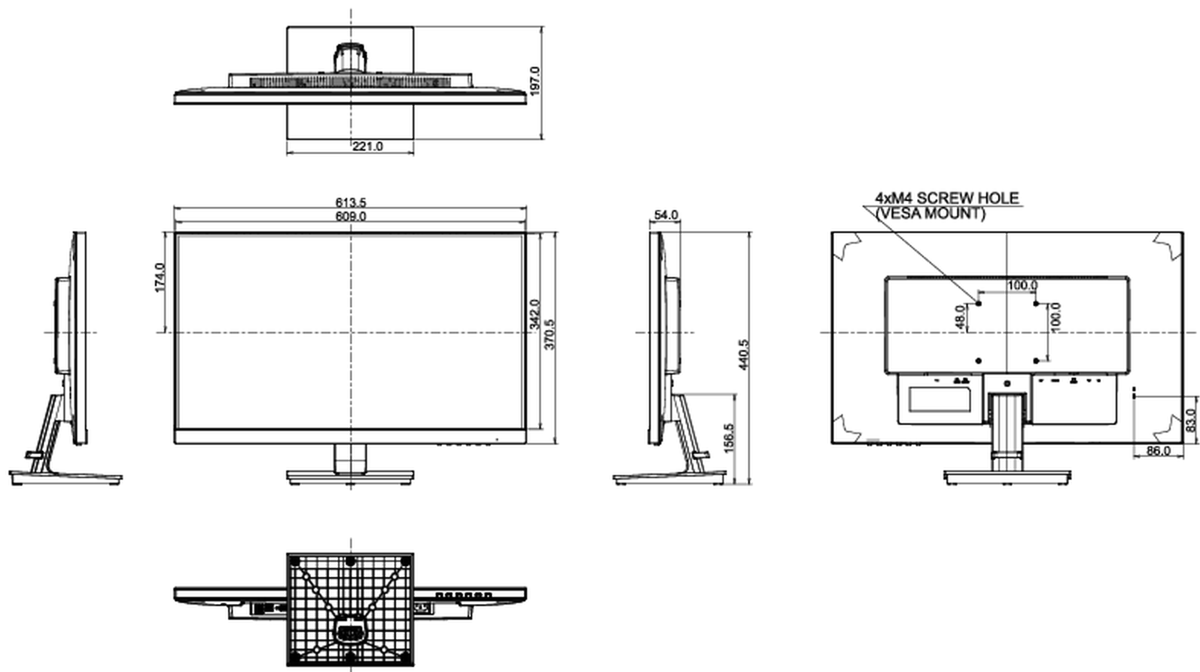

04 MECHANICAL

Display position adjustments	tilt
Tilt angle	22° up; 5° down
VESA mounting	100 x 100mm

05 ACCESSORIES INCLUDED

Cables	power, USB, HDMI
Other	quick start guide, safety guide

06 POWER MANAGEMENT

08 DIMENSIONS / WEIGHT

Product dimensions W x H x D	613.5 x 440.5 x 197mm
Weight (without box)	5.3kg
EAN code	4948570115365

All trademarks and registered trademarks acknowledged. E & O E. Specification subject to change without notice. All LCD's comply with ISO-9241-307:2008 in connection with pixel defects.